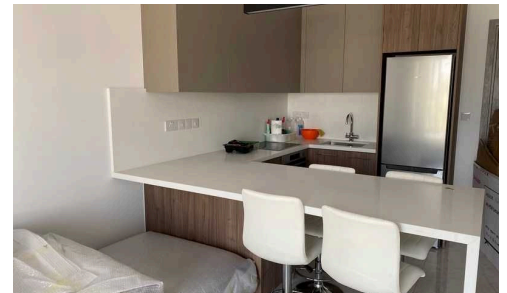

## 1 Bedroom Fully Furnished Apartment in Naafi

€1,400 /month

 Kapsalos, Limassol

NAAFI

A beautiful option to consider is available for long term from 1st of May. The property is on a quiet but central location in Naafi just behind Spyrou Kyprianoy Avenue and has easy access to Makarios Avenue and the highway, with various amenities nearby.