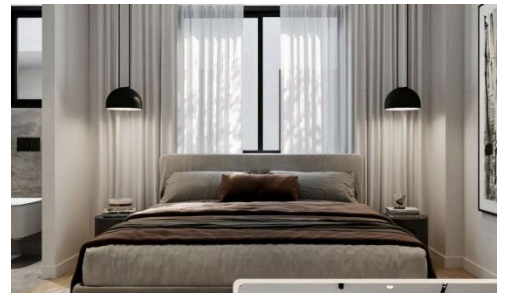

## Under-Construction 2 Bedroom Penthouse Apartment in Erimi

€264,000 +VAT

 Erimi, Limassol

Introducing an exciting opportunity to own a stunning penthouse apartment in the heart of Erimi. Currently under construction, this spacious 80 m<sup>2</sup> residence features two well-appointed bedrooms and two modern bathrooms, perfect for families or those seeking extra space.