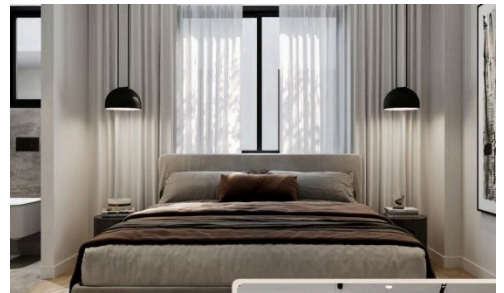

## Under-Construction 2 Bedroom Apartment in Erimi €230,000 +VAT

 Erimi, Limassol

Discover your future home in this stylish apartment currently under construction, located in the vibrant area of Erimi. With an internal space of 76.25 m<sup>2</sup>, this property promises modern living with comfort and convenience. Featuring two spacious bedrooms and two well-appointed bathrooms, this apartment is ideal for families or individuals looking for a serene living environment.