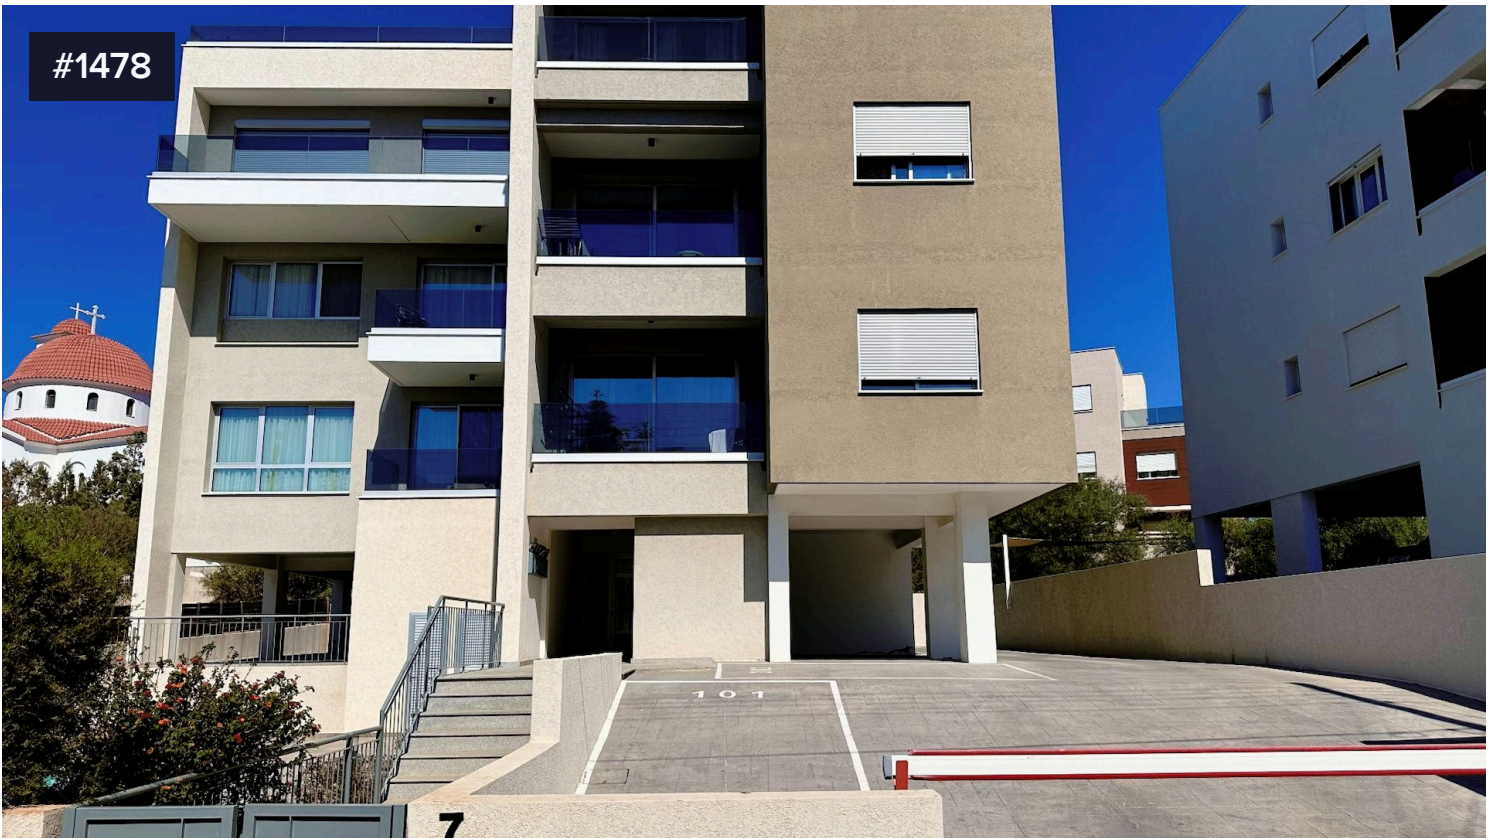

#1478

2 Bedroom Apartment in Germasogeia Tourist Area

€430,000

 Germasogeia Tourist Area, Limassol

Modern 2-bedroom apartment with Seaview is available for Sale in Germasogeia tourist area, within walking distance to the beach.