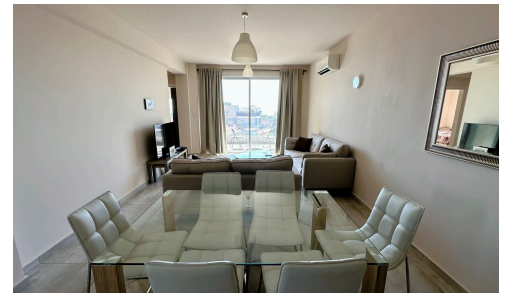

#1478

2 Bedroom Apartment in Germasogeia Tourist Area

€430,000

 Germasogeia Tourist Area, Limassol

Modern 2-bedroom apartment with Seaview is available for Sale in Germasogeia tourist area, within walking distance to the beach.