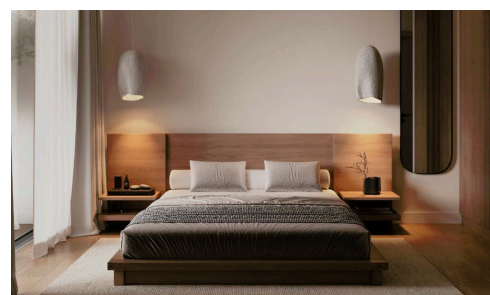

#1454

Brand-new 2 Bedroom Apartment in Germasogeia

€463,000 +VAT

 Germasogeia, Limassol

Introducing a remarkable new mid-rise apartment development in the upmarket suburb of Germasogeia, just north of Limassol city. Designed by award-winning architects, to provide a luxurious lifestyle with all modern conveniences.

Living in this modern development will be a calm and serene experience. Here you can craft your dream low-

Bedrooms

 2

Bathrooms

 2

Covered

 77 m²

Energy efficiency rating