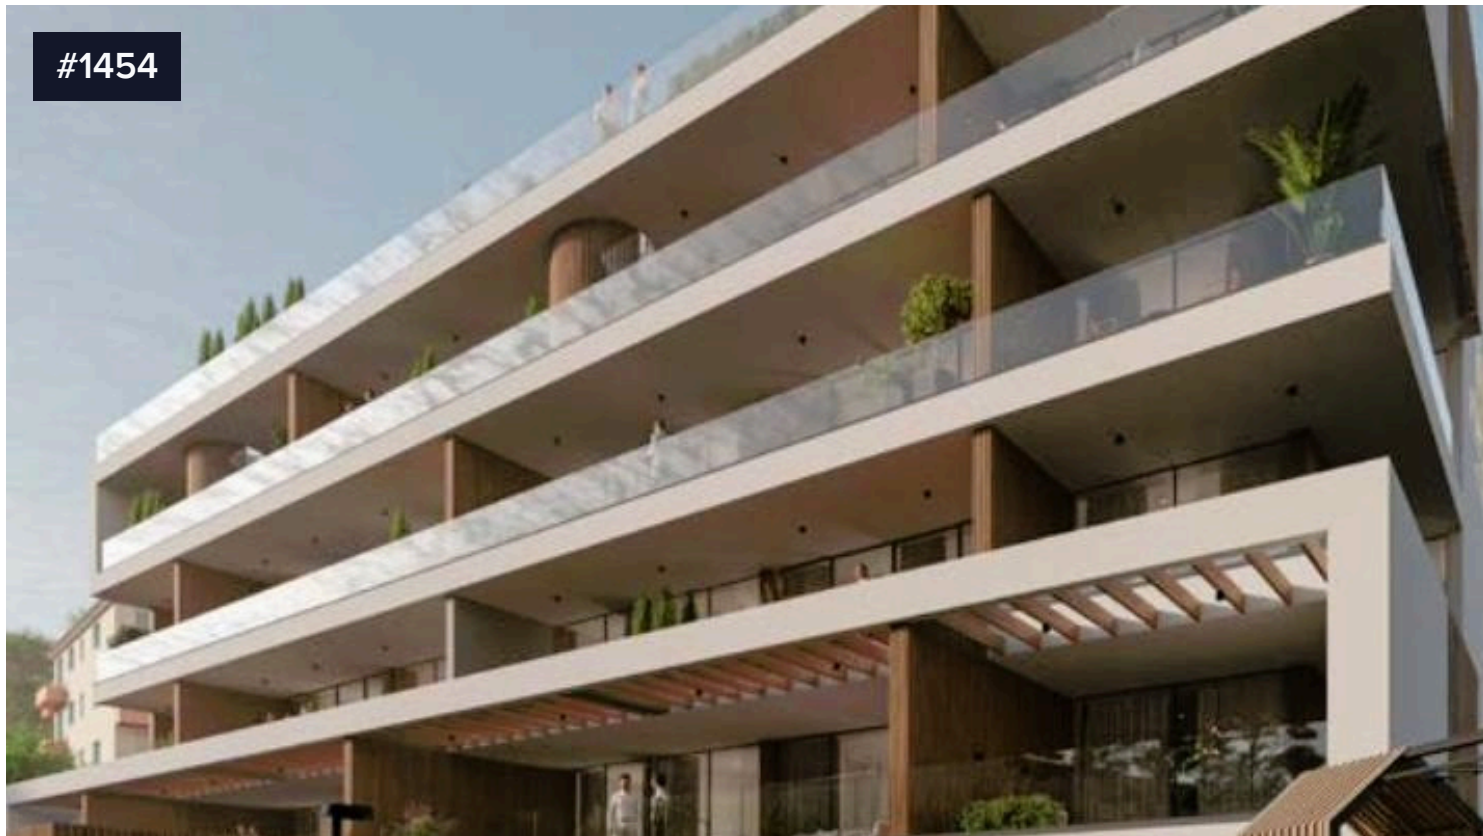

#1454

Brand-new 2 Bedroom Apartment in Germasogeia

€463,000 +VAT

 Germasogeia, Limassol

Introducing a remarkable new mid-rise apartment development in the upmarket suburb of Germasogeia, just north of Limassol city. Designed by award-winning architects, to provide a luxurious lifestyle with all modern conveniences.

Living in this modern development will be a calm and serene experience. Here you can craft your dream low-

Bedrooms

 2

Bathrooms

 2

Covered

 77 m²

Energy efficiency rating