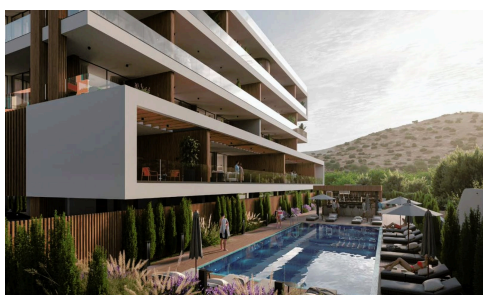

#1454

Brand-new 2 Bedroom Apartment in Germasogeia

€463,000 +VAT

 Germasogeia, Limassol

Introducing a remarkable new mid-rise apartment development in the upmarket suburb of Germasogeia, just north of Limassol city. Designed by award-winning architects, to provide a luxurious lifestyle with all modern conveniences.

Living in this modern development will be a calm and serene experience. Here you can craft your dream low-

Bedrooms

 2

Bathrooms

 2

Covered

 77 m²

Energy efficiency rating