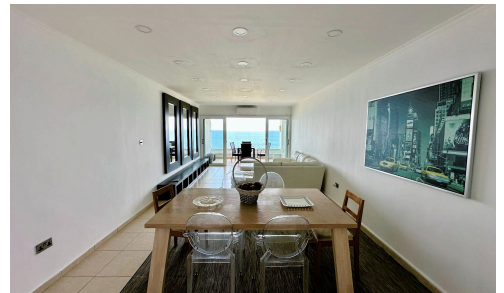

## 3 Bedroom Penthouse Apartment opposite Molos with Amazing Sea-View

€650,000

~~€700,000~~

 Historical Center, Limassol

A 3-bedroom penthouse Apartment opposite Molos, Limassol with an Amazing unobstructed sea view.

The Apartment is located in the very center of Limassol and its amazing location offers the following advantages:

- Central location
- 100 meters from the beach

Bedrooms

 3

Bathrooms

 1

Covered

 110 m<sup>2</sup>