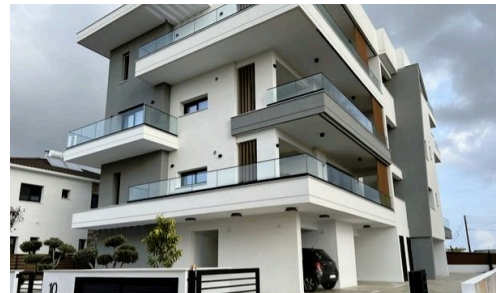

#1199

1 Bedroom Apartment in Ypsonas

€1,400 /month

📍 Ypsonas, Limassol

YPSONAS

New, modern 1-bedroom apartment for rent. Energy efficient design. Spacious and cozy, situated in Ypsonas. First floor of a modern, quiet building. Close to amenities, 3 minutes from the highway and Spyrou Kyprianou Avenue, 2 minutes from Lidl and Papantoniou Supermarkets, 5 minutes from My Mall, and 10 minutes to the city center.