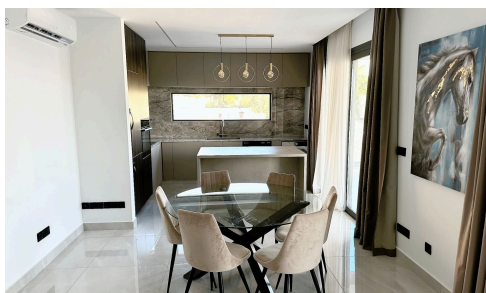

#1094

Brand-new 2 Bedroom Apartment in Panthea

€2,300 /month

 Panthea, Limassol

Modern, brand-new 2-bedroom apartment for rent in the prestigious area of Panthea.

The amazing location of this beautiful apartment offers the bellow advantages: