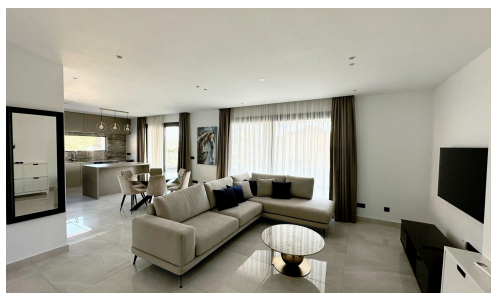

#1094

Brand-new 2 Bedroom Apartment in Panthea

€2,300 /month

 Panthea, Limassol

Modern, brand-new 2-bedroom apartment for rent in the prestigious area of Panthea.

The amazing location of this beautiful apartment offers the bellow advantages:

? Close to all Amenities (Supermarkets, Shops, Bakeries, Restaurant, Pharmacies, schools and more)

? Very Close to the City Centre of Limassol

Bedrooms

 2

Bathrooms

 2

Covered

 137 m²